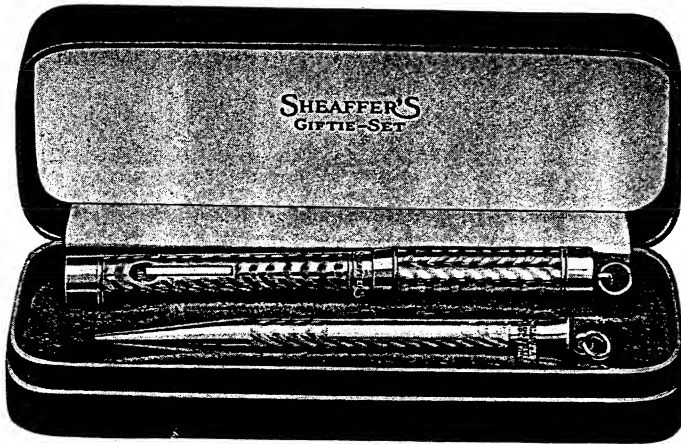

Gold filled and Sterling prices include plush box. Solid gold prices include leather box.

The "Gifts That Last"

Sheaffer's Giftie Sets

Regular length—pen five inches, pencil five inches

Set No.	Pcl. No.	Pcl. Price	Pen No.	Pen Price	Set Price
B2—BH—Sterling		\$3.50	26HC—Sterling	\$7.50	\$ 9.50
C2—CH—Gold Filled		4.00	36HC—Gold Filled	7.00	11.00